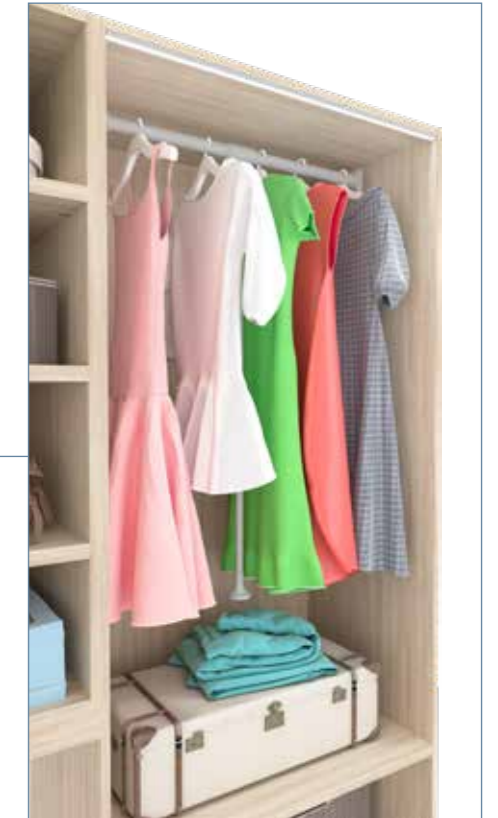

Cassettiera interna L. 45
Internal chest of drawers L. 45

Ripiani interni estraibili
Removable internal shelves

Cassettiera interna L. 90
Internal chest of drawers L. 90

Tubo appendiabiti saliscendi
Up and down clothes hanger tube

Cassettiera interna sospesa
Hanging internal chest of drawers